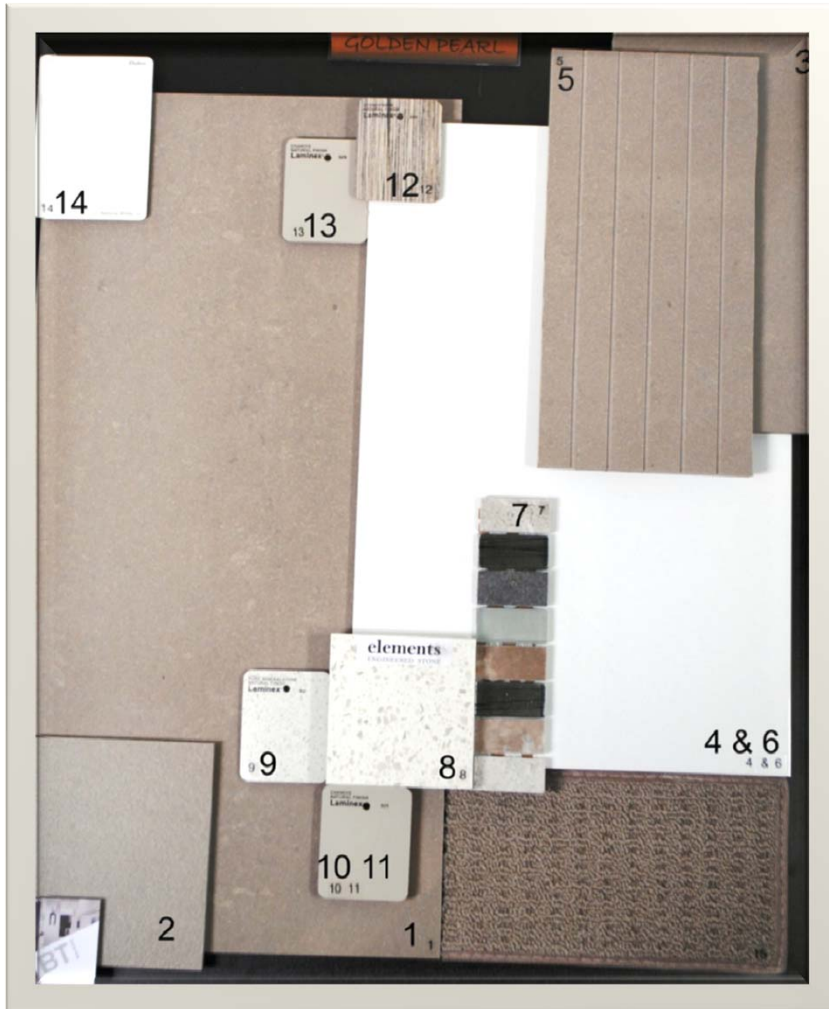

GOLDEN PEARL

- 1/ Main Floor Tile
- 2/ External Floor Tile
- 3/ Ensuite & Bathroom Shower Floor
- 4/ Ensuite & Bathroom Wall Tile
- 5/ Ensuite & Bathroom Feature Tile
- 6/ L/dry & Kitchen Splashback Tile
- 7/ Kitchen Splashback Feature Tile
- 8/ Stone Kitchen Benchtop (where applicable only)
- 9/ Laminate Kitchen Benchtop
- 10/ Kitchen Underbench Cupboards
- 11/ Kitchen Overhead Cupboards
- 12/ Laundry Benchtop
- 13/ Laundry Cabinetry
- 14/ Internal Wall Colour
- 15/ Carpet

Builder Sign _____

Client Sign _____

Internal Colour Scheme

All selections must be made from the builder standard range. Disclaimer: Colours may vary between products and manufacturing. Colours selected from brochures may vary to actual onsite products. Some products from time to time can be discontinued before and over the building of your home. The builder has the right to select as close as possible to the original colour selection in the case of a discontinued or colour variation of any product.