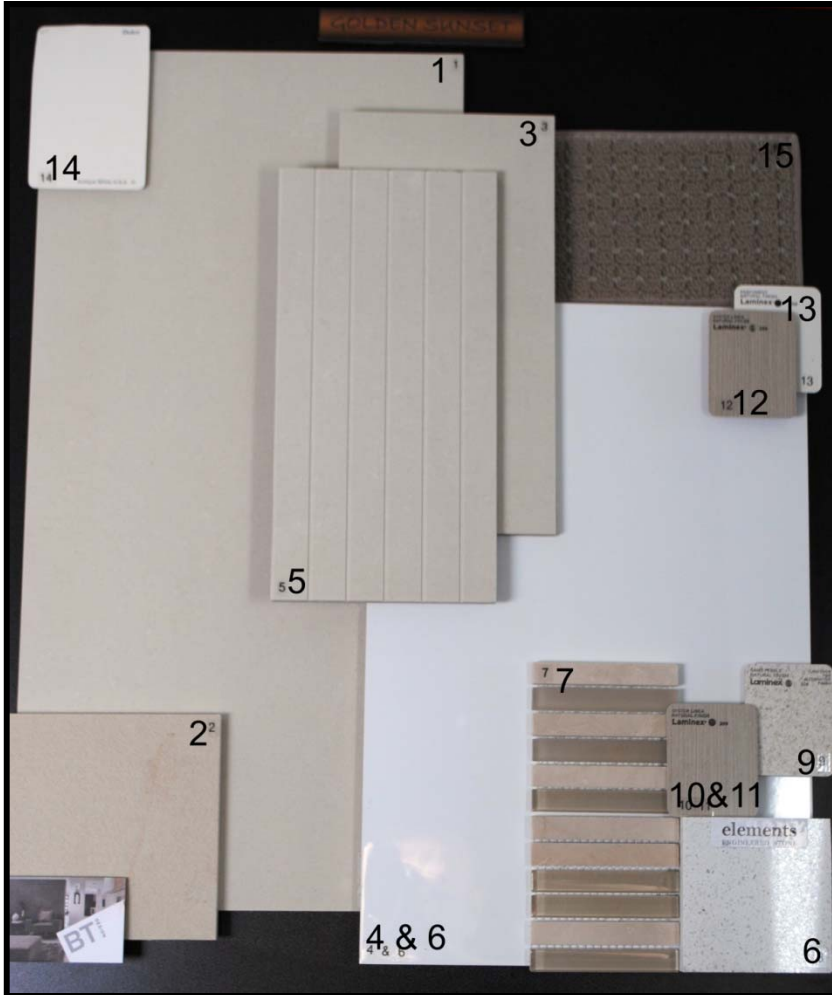

# GOLD SUNSET

- 1/ Main Floor Tile
- 2/ External Floor Tile
- 3/ Ensuite & Bathroom Shower Floor
- 4/ Ensuite & Bathroom Wall Tile
- 5/ Ensuite & Bathroom Feature Tile
- 6/ L/dry & Kitchen Splashback Tile
- 7/ Kitchen Splashback Feature Tile
- 8/ Stone Kitchen Benchtop (where applicable only)
- 9/ Laminate Kitchen Benchtop
- 10/ Kitchen Underbench Cupboards
- 11/ Kitchen Overhead Cupboards
- 12/ Laundry Benchtop
- 13/ Laundry Cabinetry
- 14/ Internal Wall Colour
- 15/ Carpet

## Internal Colour Scheme

All selections must be made from the builder standard range. Disclaimer: Colours may vary between products and manufacturing. Colours selected from brochures may vary to actual onsite products. Some products from time to time can be discontinued before and over the building of your home. The builder has the right to select as close as possible to the original colour selection in the case of a discontinued or colour variation of any product.